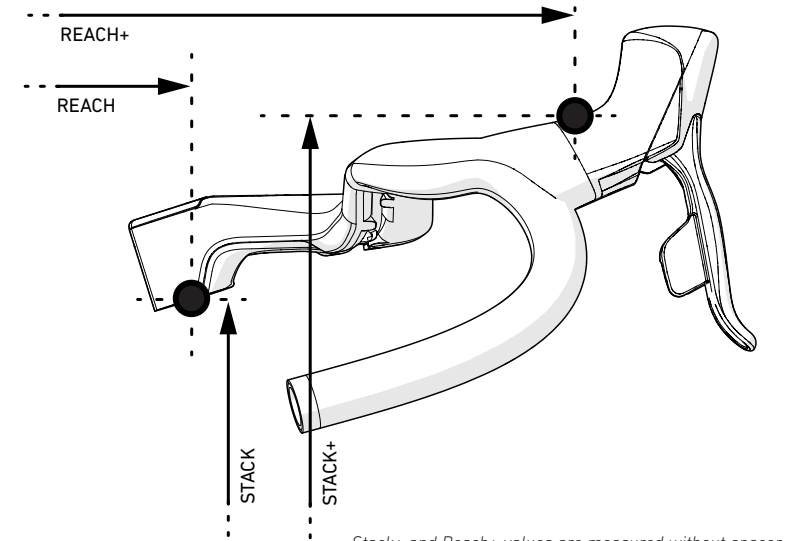

B L E N D

Stack+ and Reach+ values are measured without spacer

FRAME GEOMETRY

		XXS	XS	S	M	L	XL	XXL
SEATTUBE LENGTH [MM]	A	425	460	490	520	550	580	600
TOPTUBE LENGTH HORIZONTAL [MM]	B	502	518	538	558	575	595	607
HEADTUBE LENGTH [MM]	C	105 (+9mm tc)	125 (+9mm tc)	150 (+9mm tc)	170 (+9mm tc)	186 (+9mm tc)	205 (+9mm tc)	215 (+9mm tc)
HEAD TUBE ANGLE	D	69,50°	70°	71,00°	71,50°	71,5°	71,5°	72°
SEAT TUBE ANGLE	E	75,00°	74,5°	74,00°	73,50°	73,5°	73°	73°
BB DROP [MM]	F	75	75	72	72	72	70	70
REAR CENTER [MM] (CHAINSTAY LENGTH)	G	435	435	435	435	435	435	435
WHEELBASE [MM]	H	1008,9	1017	1025,1	1035,4	1053	1068,6	1075,3
REACH [MM]	J	360	365	373	381	394	403	411
STACK [MM]	K	532	552	577	598	613	629	640
REACH * [MM]	J1	511	527	536	555	567	586	595
STACK + [MM]	K1	608	630	652	673	688	706	716
BB HEIGHT	L	280	280	283	283	283	285	285
STAND-OVER HEIGHT (100 MM BEFORE BB)	M	744,4	773,1	803	828	850,2	874,6	890
FORK OFFSET [MM]	P	47	47	47	47	47	47	47
FORK LENGTH [MM]	U	402	402	402	402	402	402	402
FRONT CENTER [MM]	V	585,3	593,3	600,5	610,7	628,1	643,1	649,8
STACK TO REACH RATIO		1,47	1,51	1,55	1,57	1,56	1,56	1,56

FRAME INTERFACES

BOTTOM BRACKET	Pressfit BB86
FRONT WHEEL AXLE	12x100mm Length 121mm, Pitch 1.5 (234477401)
REAR WHEEL AXLE	12x142mm Length 167.7mm, Pitch 1.0 (233676401)
FRONT BRAKE MOUNT	Flat Mount 160 mm
REAR BRAKE MOUNT	Flat Mount 160 mm
Ø BRAKE DISC	160 mm
Ø SEATPOST	Ø 27,2 mm
MAX. TIRE SIZE	40 mm
MAX. CHAINRING SIZE	2x: 50-34T
BOTTLE CAGE	yes, 2x

MAX SYSTEM WEIGHT (RIDER + BICYCLE + CLOTHING + GEAR + LUGGAGE): 110 KG
INTENDED USE: DIN EN 17406 CATEGORY 2