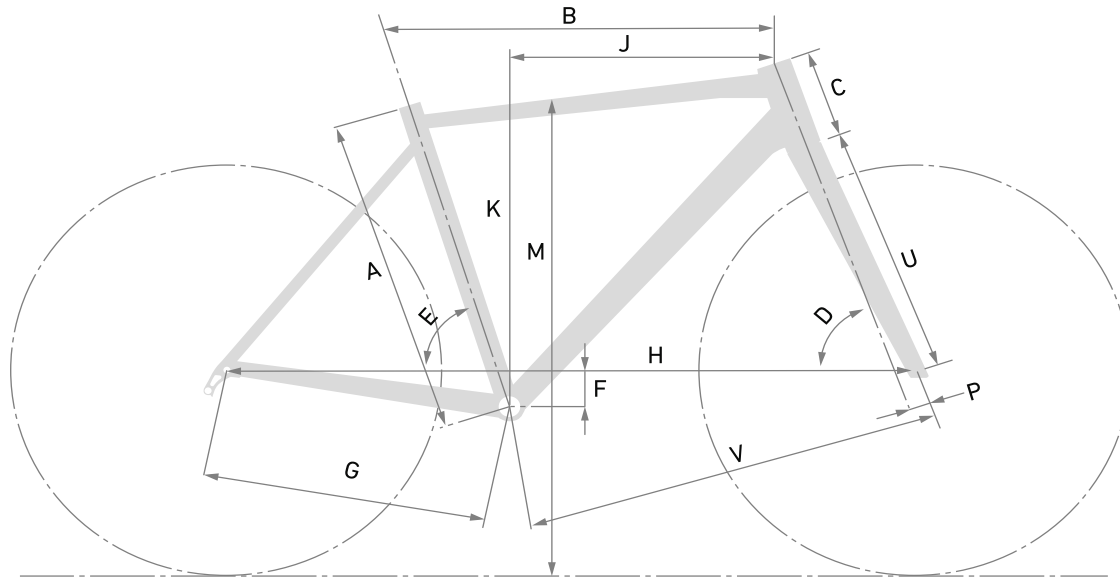

B L E N D

Stack+ and Reach+ values are measured without spacer

FRAME GEOMETRY

		XXS	XS	S	M	L	XL	XXL
SEATTUBE LENGTH [MM]	A	425	460	490	520	550	580	600
TOPTUBE LENGTH HORIZONTAL [MM]	B	502	518	538	558	575	595	607
HEADTUBE LENGTH [MM]	C	105 (+9mm tc)	125 (+9mm tc)	150 (+9mm tc)	170 (+9mm tc)	186 (+9mm tc)	205 (+9mm tc)	215 (+9mm tc)
HEAD TUBE ANGLE	D	69,50°	70°	71,00°	71,50°	71,5°	71,5°	72°
SEAT TUBE ANGLE	E	75,00°	74,5°	74,00°	73,50°	73,5°	73°	73°
BB DROP [MM]	F	75	75	72	72	72	70	70
REAR CENTER [MM] (CHAINSTAY LENGTH)	G	435	435	435	435	435	435	435
WHEELBASE [MM]	H	1008,9	1017	1025,1	1035,4	1053	1068,6	1075,3
REACH [MM]	J	360	365	373	381	394	403	411
STACK [MM]	K	532	552	577	598	613	629	640
REACH * [MM]	J1	511	527	536	555	567	586	595
STACK + [MM]	K1	608	630	652	673	688	706	716
BB HEIGHT	L	280	280	283	283	283	285	285
STAND-OVER HEIGHT (100 MM BEFORE BB)	M	744,4	773,1	803	828	850,2	874,6	890
FORK OFFSET [MM]	P	47	47	47	47	47	47	47
FORK LENGTH [MM]	U	402	402	402	402	402	402	402
FRONT CENTER [MM]	V	585,3	593,3	600,5	610,7	628,1	643,1	649,8
STACK TO REACH RATIO		1,47	1,51	1,55	1,57	1,56	1,56	1,56

FRAME INTERFACES

BOTTOM BRACKET	Pressfit BB86
FRONT WHEEL AXLE	12x100mm Length 121mm, Pitch 1.5 (234477401)
REAR WHEEL AXLE	12x142mm Length 167.7mm, Pitch 1.0 (233676401)
FRONT BRAKE MOUNT	Flat Mount 160 mm
REAR BRAKE MOUNT	Flat Mount 160 mm
Ø BRAKE DISC	160 mm
Ø SEATPOST	Ø 27,2 mm
MAX. TIRE SIZE	40 mm
MAX. CHAINRING SIZE	2x: 50-34T
BOTTLE CAGE	yes, 2x

MAX SYSTEM WEIGHT (RIDER + BICYCLE + CLOTHING + GEAR + LUGGAGE): 110 KG
INTENDED USE: DIN EN 17406 CATEGORY 2