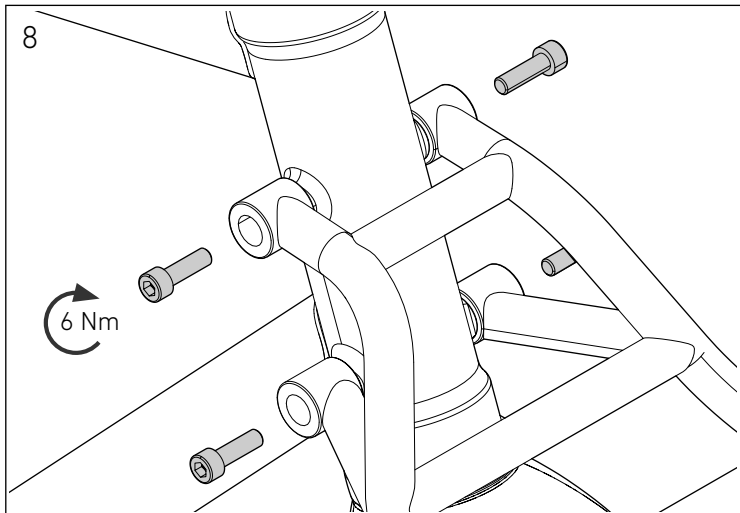

FRAME DETAILS

POS	DESCRIPTION	SPECIFICATIONS	ART. NR.
7	rack	color: canary	2342211
		color: bubblegum	2342210
		color: serious black	2342212
8	frame fixing screw	M6x20 mm, 4 pieces	2330745
9	screw	M5x15 mm, 6 pieces	2330746

FRAME DETAILS

FRAME GEOMETRY

		S	M	L	XL
SEATTUBE LENGTH [MM]	A	460	510	560	610
TOPTUBE LENGTH HORIZONTAL [MM]	B	553	585	620	650
HEADTUBE LENGTH [MM]	C	140	170	200	230
EXTERNAL HEADSET CUP HEIGHT [MM]	C1	12,6			
HEAD TUBE ANGLE	D	70°			
SEAT TUBE ANGLE	E	75°	74,5°	74°	73,5°
BB DROP [MM]	F	70			
REAR CENTER [MM] (CHAINSTAY LENGTH) [MM]	G	420			
WHEELBASE [MM]	H	1047	1076	1108	1134
REACH [MM]	K	398	417	438	454
STACK [MM]	L	578	607	634	663

FRAME INTERFACES

BOTTOM BRACKET	BSA 68
REAR WHEEL AXLE	12 x 142 mm
REAR BRAKE MOUNT	Flat Mount direct 160mm with adapter 180mm
HEADSET	ZS44 EC44
MAX Ø DISC	180 mm
SEATPOST	27.2mm x 350mm (100mm min. Insert)
MAX. TIRE SIZE	650B x 55 without mudguards and kick stand 650B x 47 with mudguards or kick stand
CRANKSET SPEC	GRX 49,7mm Kettenlinie; max 42t
FRONT DERAILLEUR MOUNT	no
BOTTLE CAGE	yes, 4x
REAR RACK MOUNT	yes, max. load 8 kg per side

FORK INTERFACES

FRONT WHEEL AXLE	12 x 100mm
FRONT BRAKE MOUNT	Flat Mount direct 160mm with adapter 180mm
MAX Ø DISC	180 mm
MAX. TIRE SIZE	650B x 55 without mudguards 650B x 47 with mudguards
BOTTLE CAGE / ACCESSORY MOUNT	3 kg per side