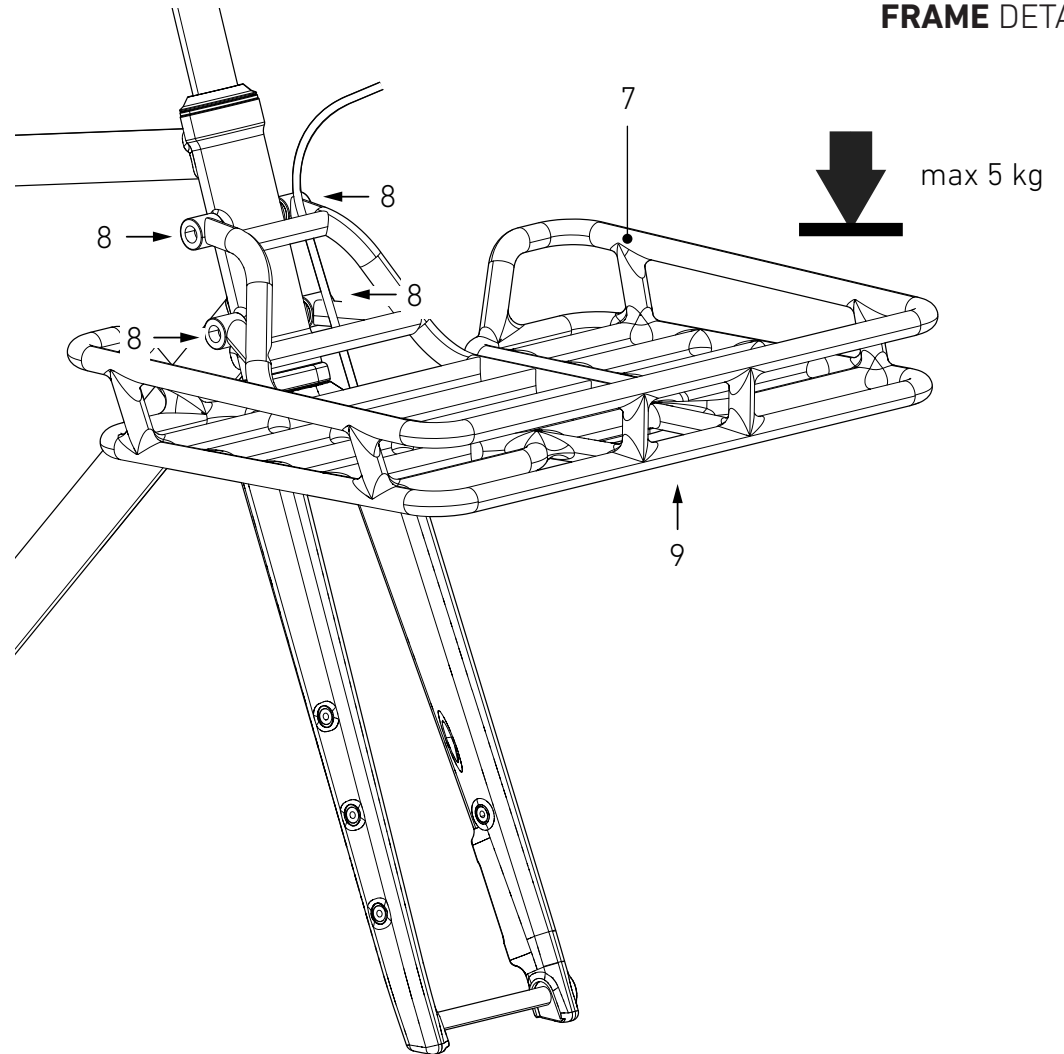

FRAME DETAILS

POS	DESCRIPTION	SPECIFICATIONS	ART. NR.
7	rack	color: canary	2342211
		color: bubblegum	2342210
		color: serious black	2342212
8	frame fixing screw	M6x20 mm, 4 pieces	2330745
9	screw	M5x15 mm, 6 pieces	2330746

FRAME DETAILS

FRAME GEOMETRY

		S	M	L	XL
SEATTUBE LENGTH [MM]	A	460	510	560	610
TOPTUBE LENGTH HORIZONTAL [MM]	B	553	585	620	650
HEADTUBE LENGTH [MM]	C	140	170	200	230
EXTERNAL HEADSET CUP HEIGHT [MM]	C1	12,6			
HEAD TUBE ANGLE	D	70°			
SEAT TUBE ANGLE	E	75°	74,5°	74°	73,5°
BB DROP [MM]	F	70			
REAR CENTER [MM] (CHAINSTAY LENGTH) [MM]	G	420			
WHEELBASE [MM]	H	1047	1076	1108	1134
REACH [MM]	K	398	417	438	454
STACK [MM]	L	578	607	634	663

FRAME INTERFACES

BOTTOM BRACKET	BSA 68
REAR WHEEL AXLE	12 x 142 mm
REAR BRAKE MOUNT	Flat Mount direct 160mm with adapter 180mm
HEADSET	ZS44 EC44
MAX Ø DISC	180 mm
SEATPOST	27.2mm x 350mm (100mm min. Insert)
MAX. TIRE SIZE	650B x 55 without mudguards and kick stand 650B x 47 with mudguards or kick stand
CRANKSET SPEC	GRX 49,7mm Kettenlinie; max 42t
FRONT DERAILLEUR MOUNT	no
BOTTLE CAGE	yes, 4x
REAR RACK MOUNT	yes, max. load 8 kg per side

FORK INTERFACES

FRONT WHEEL AXLE	12 x 100mm
FRONT BRAKE MOUNT	Flat Mount direct 160mm with adapter 180mm
MAX Ø DISC	180 mm
MAX. TIRE SIZE	650B x 55 without mudguards 650B x 47 with mudguards
BOTTLE CAGE / ACCESSORY MOUNT	3 kg per side