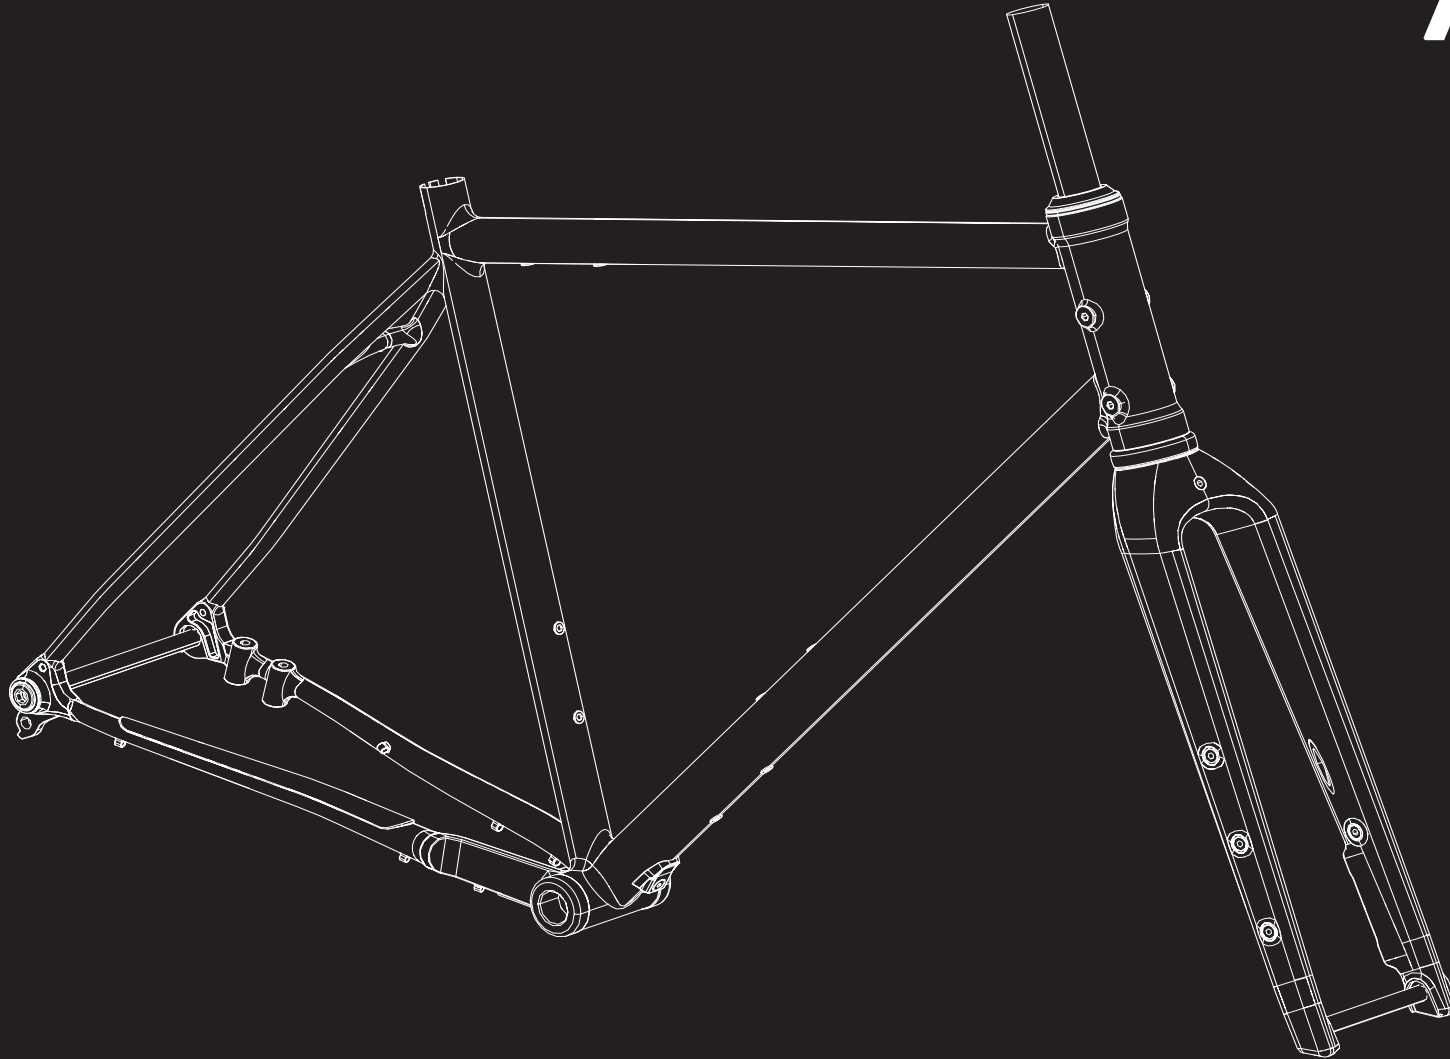

ROSE

ANY QUESTIONS?

rosebikes.de/support

ROSE Bikes GmbH
Schersweide 4
46395 Bocholt, Germany

FRAME DETAILS

FRAME DETAILS

POS	DESCRIPTION	SPECIFICATIONS	ART. NR.
1	frame	color: maliblu color: pine green	2320597 2320596
2	fork	color: speckled white	2320595
3	derailleur hanger		229953201
4	chainstay protector		2325221
5	cable guide		2310954
6	screw for bottle holder	max torque: 2 Nm	2325486

FRAME DETAILS

POS	DESCRIPTION	SPECIFICATIONS	ART. NR.
7	rack	color: canary	2342211
		color: bubblegum	2342210
		color: serious black	2342212
8	frame fixing screw	M6x20 mm, 4 pieces	2330745
9	screw	M5x15 mm, 6 pieces	2330746

FRAME DETAILS

FRAME GEOMETRY

		S	M	L	XL
SEATTUBE LENGTH [MM]	A	460	510	560	610
TOPTUBE LENGTH HORIZONTAL [MM]	B	553	585	620	650
HEADTUBE LENGTH [MM]	C	140	170	200	230
EXTERNAL HEADSET CUP HEIGHT [MM]	C1	12,6			
HEAD TUBE ANGLE	D	70°			
SEAT TUBE ANGLE	E	75°	74,5°	74°	73,5°
BB DROP [MM]	F	70			
REAR CENTER [MM] (CHAINSTAY LENGTH) [MM]	G	420			
WHEELBASE [MM]	H	1047	1076	1108	1134
REACH [MM]	K	398	417	438	454
STACK [MM]	L	578	607	634	663

FRAME INTERFACES

BOTTOM BRACKET	BSA 68
REAR WHEEL AXLE	12 x 142 mm
REAR BRAKE MOUNT	Flat Mount direct 160mm with adapter 180mm
HEADSET	ZS44 EC44
MAX Ø DISC	180 mm
SEATPOST	27.2mm x 350mm (100mm min. Insert)
MAX. TIRE SIZE	650B x 55 without mudguards and kick stand 650B x 47 with mudguards or kick stand
CRANKSET SPEC	GRX 49,7mm Kettenlinie; max 42t
FRONT DERAILLEUR MOUNT	no
BOTTLE CAGE	yes, 4x
REAR RACK MOUNT	yes, max. load 8 kg per side