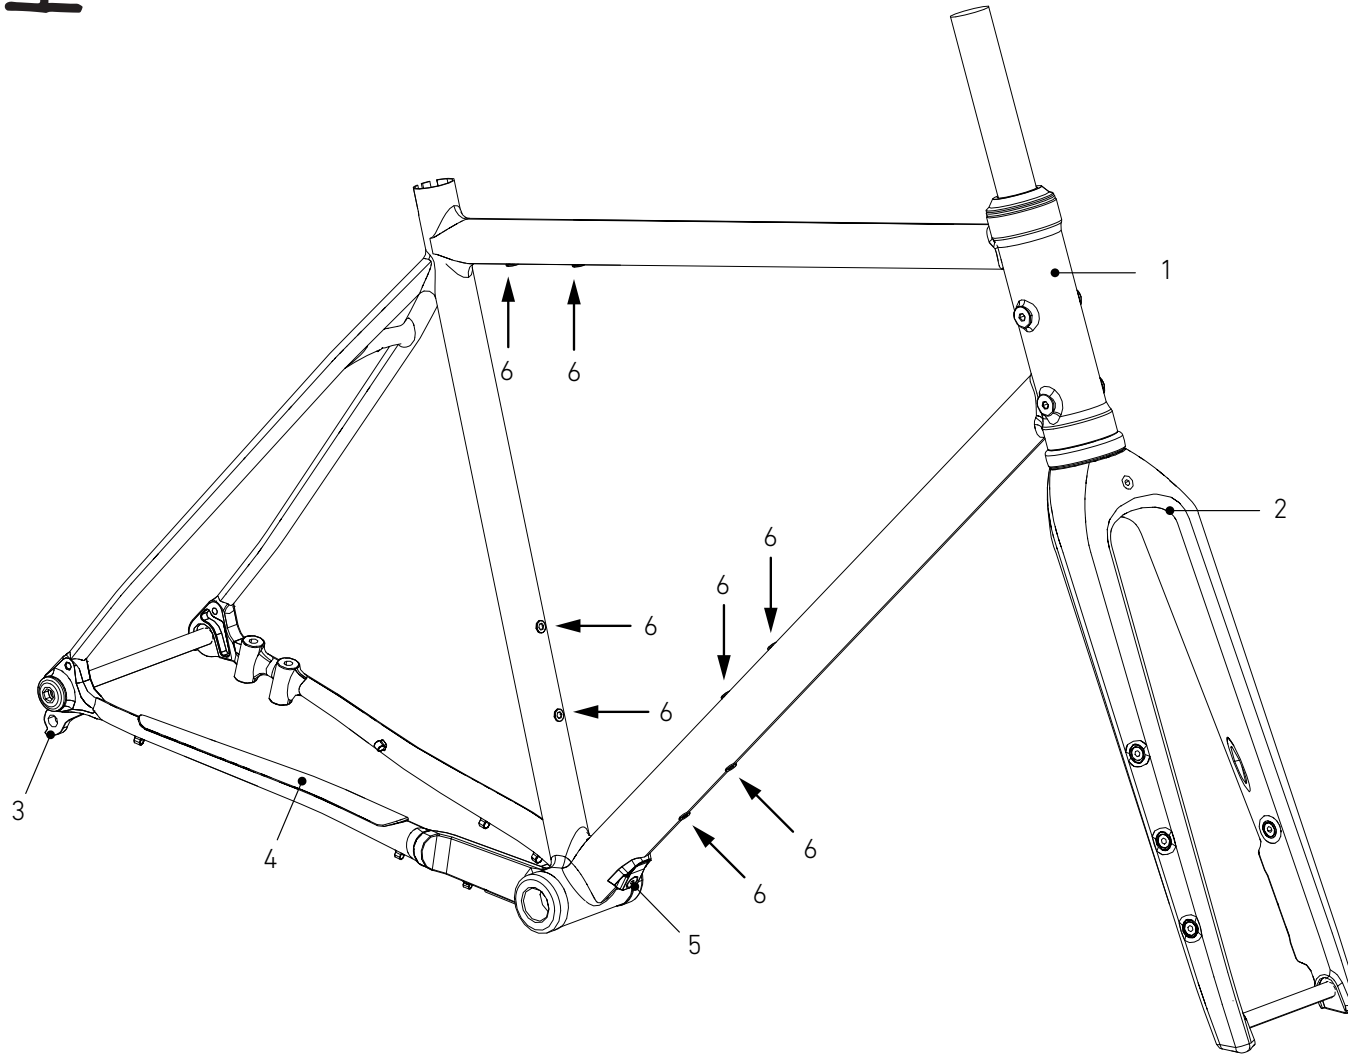

ROSE

ANY QUESTIONS?

rosebikes.de/support

ROSE Bikes GmbH
Schersweide 4
46395 Bocholt, Germany

FRAME DETAILS

FRAME DETAILS

POS	DESCRIPTION	SPECIFICATIONS	ART. NR.
1	frame	color: maliblu color: pine green	2320597 2320596
2	fork	color: speckled white	2320595
3	derailleur hanger		229953201
4	chainstay protector		2325221
5	cable guide		2310954
6	screw for bottle holder	max torque: 2 Nm	2325486

FRAME DETAILS

POS	DESCRIPTION	SPECIFICATIONS	ART. NR.
7	rack	color: canary	2342211
		color: bubblegum	2342210
		color: serious black	2342212
8	frame fixing screw	M6x20 mm, 4 pieces	2330745
9	screw	M5x15 mm, 6 pieces	2330746

FRAME DETAILS

FRAME GEOMETRY

		S	M	L	XL
SEATTUBE LENGTH [MM]	A	460	510	560	610
TOPTUBE LENGTH HORIZONTAL [MM]	B	553	585	620	650
HEADTUBE LENGTH [MM]	C	140	170	200	230
EXTERNAL HEADSET CUP HEIGHT [MM]	C1	12,6			
HEAD TUBE ANGLE	D	70°			
SEAT TUBE ANGLE	E	75°	74,5°	74°	73,5°
BB DROP [MM]	F	70			
REAR CENTER [MM] (CHAINSTAY LENGTH) [MM]	G	420			
WHEELBASE [MM]	H	1047	1076	1108	1134
REACH [MM]	K	398	417	438	454
STACK [MM]	L	578	607	634	663

FRAME INTERFACES

BOTTOM BRACKET	BSA 68
REAR WHEEL AXLE	12 x 142 mm
REAR BRAKE MOUNT	Flat Mount direct 160mm with adapter 180mm
HEADSET	ZS44 EC44
MAX Ø DISC	180 mm
SEATPOST	27.2mm x 350mm (100mm min. Insert)
MAX. TIRE SIZE	650B x 55 without mudguards and kick stand 650B x 47 with mudguards or kick stand
CRANKSET SPEC	GRX 49,7mm Kettenlinie; max 42t
FRONT DERAILLEUR MOUNT	no
BOTTLE CAGE	yes, 4x
REAR RACK MOUNT	yes, max. load 8 kg per side