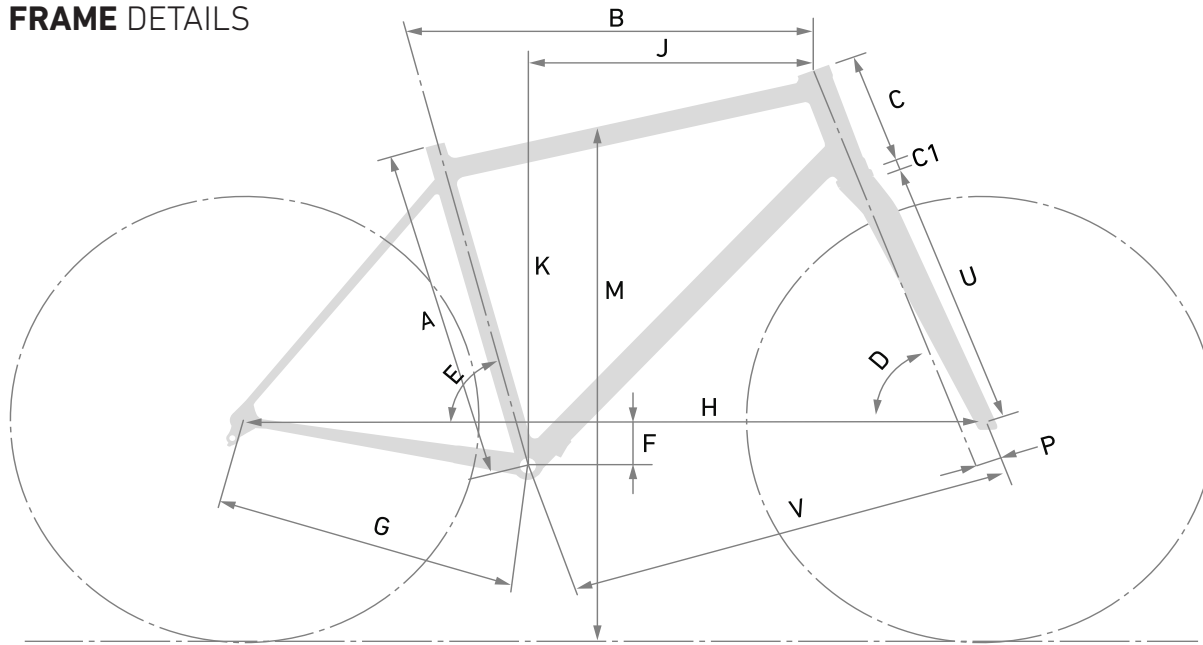

ROSE

ANY QUESTIONS?

rosebikes.de/support

ROSE Bikes GmbH
Schersweide 4
46395 Bocholt, Germany

FRAME DETAILS

FRAME DETAILS

POS	DESCRIPTION	SPECIFICATIONS	ART. NR.
1	frame	color: maliblu color: pine green	2320597 2320596
2	fork	color: speckled white	2320595
3	derailleur hanger		229953201
4	chainstay protector		2325221
5	cable guide		2310954
6	screw for bottle holder	max torque: 2 Nm	2325486

FRAME DETAILS

FRAME GEOMETRY

		S	M	L	XL
SEATTUBE LENGTH [MM]	A	460	510	560	610
TOPTUBE LENGTH HORIZONTAL [MM]	B	553	585	620	650
HEADTUBE LENGTH [MM]	C	140	170	200	230
EXTERNAL HEADSET CUP HEIGHT [MM]	C1	12,6			
HEAD TUBE ANGLE	D	70°			
SEAT TUBE ANGLE	E	75°	74,5°	74°	73,5°
BB DROP [MM]	F	70			
REAR CENTER [MM] (CHAINSTAY LENGTH) [MM]	G	420			
WHEELBASE [MM]	H	1047	1076	1108	1134
REACH [MM]	K	398	417	438	454
STACK [MM]	L	578	607	634	663

FRAME INTERFACES

BOTTOM BRACKET	BSA 68
REAR WHEEL AXLE	12 x 142 mm
REAR BRAKE MOUNT	Flat Mount direct 160mm with adapter 180mm
HEADSET	ZS44 EC44
MAX Ø DISC	180 mm
SEATPOST	27.2mm x 350mm (100mm min. Insert)
MAX. TIRE SIZE	650B x 55 without mudguards and kick stand 650B x 47 with mudguards or kick stand
CRANKSET SPEC	GRX 49,7mm Kettenlinie; max 42t
FRONT DERAILLEUR MOUNT	no
BOTTLE CAGE	yes, 4x
REAR RACK MOUNT	yes, max. load 8 kg per side

FORK INTERFACES

FRONT WHEEL AXLE	12 x 100mm
FRONT BRAKE MOUNT	Flat Mount direct 160mm with adapter 180mm
MAX Ø DISC	180 mm
MAX. TIRE SIZE	650B x 55 without mudguards 650B x 47 with mudguards
BOTTLE CAGE / ACCESSORY MOUNT	3 kg per side