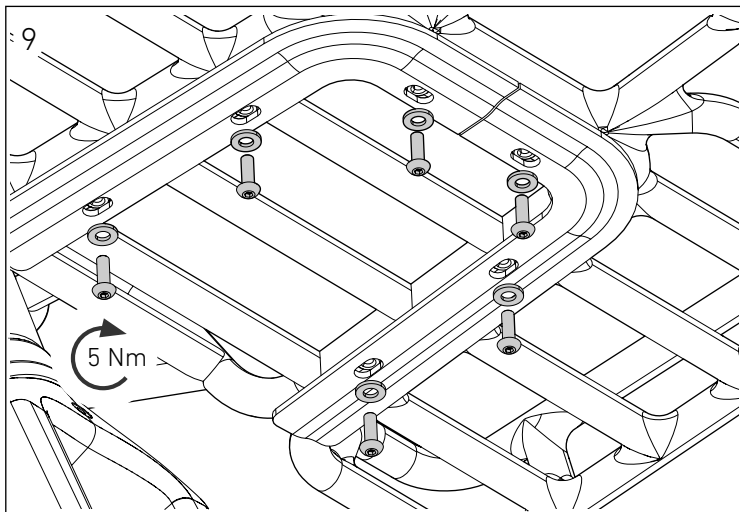

FRAME DETAILS

POS	DESCRIPTION	SPECIFICATIONS	ART. NR.
7	rack	color: canary	2342211
		color: bubblegum	2342210
		color: serious black	2342212
8	frame fixing screw	M6x20 mm, 4 pieces	2330745
9	screw	M5x15 mm, 6 pieces	2330746