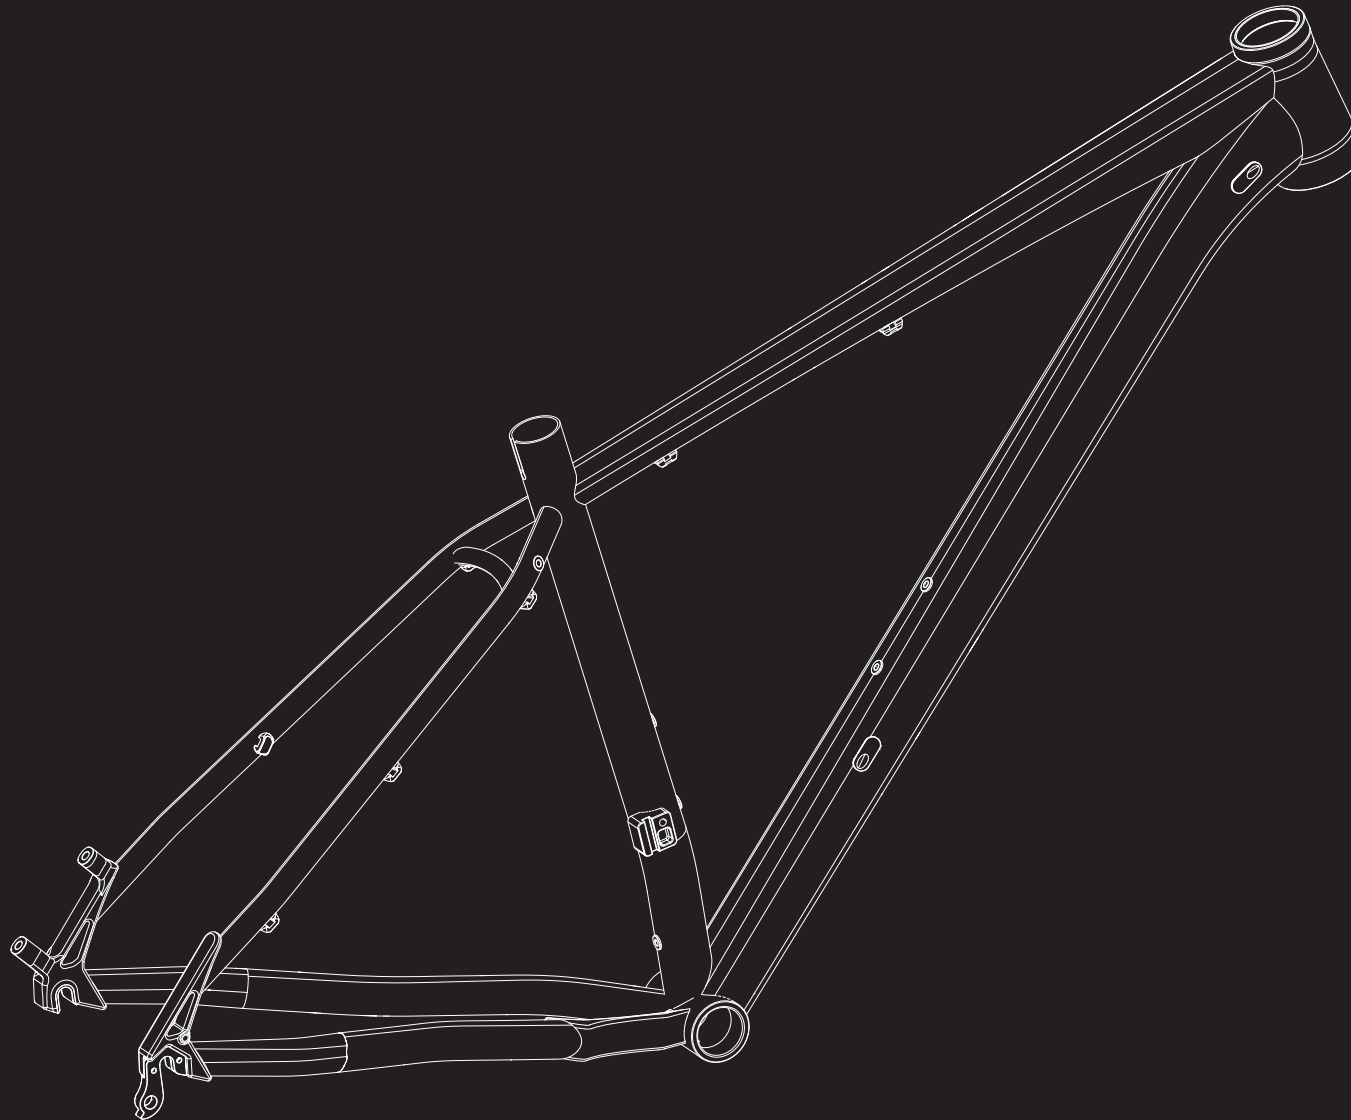

ROSE

ANY QUESTIONS?

rosebikes.de/support

ROSE Bikes GmbH
Schersweide 4
46395 Bocholt, Germany

COUNT SOLO

FRAME DETAILS
MODELYEAR > 2017