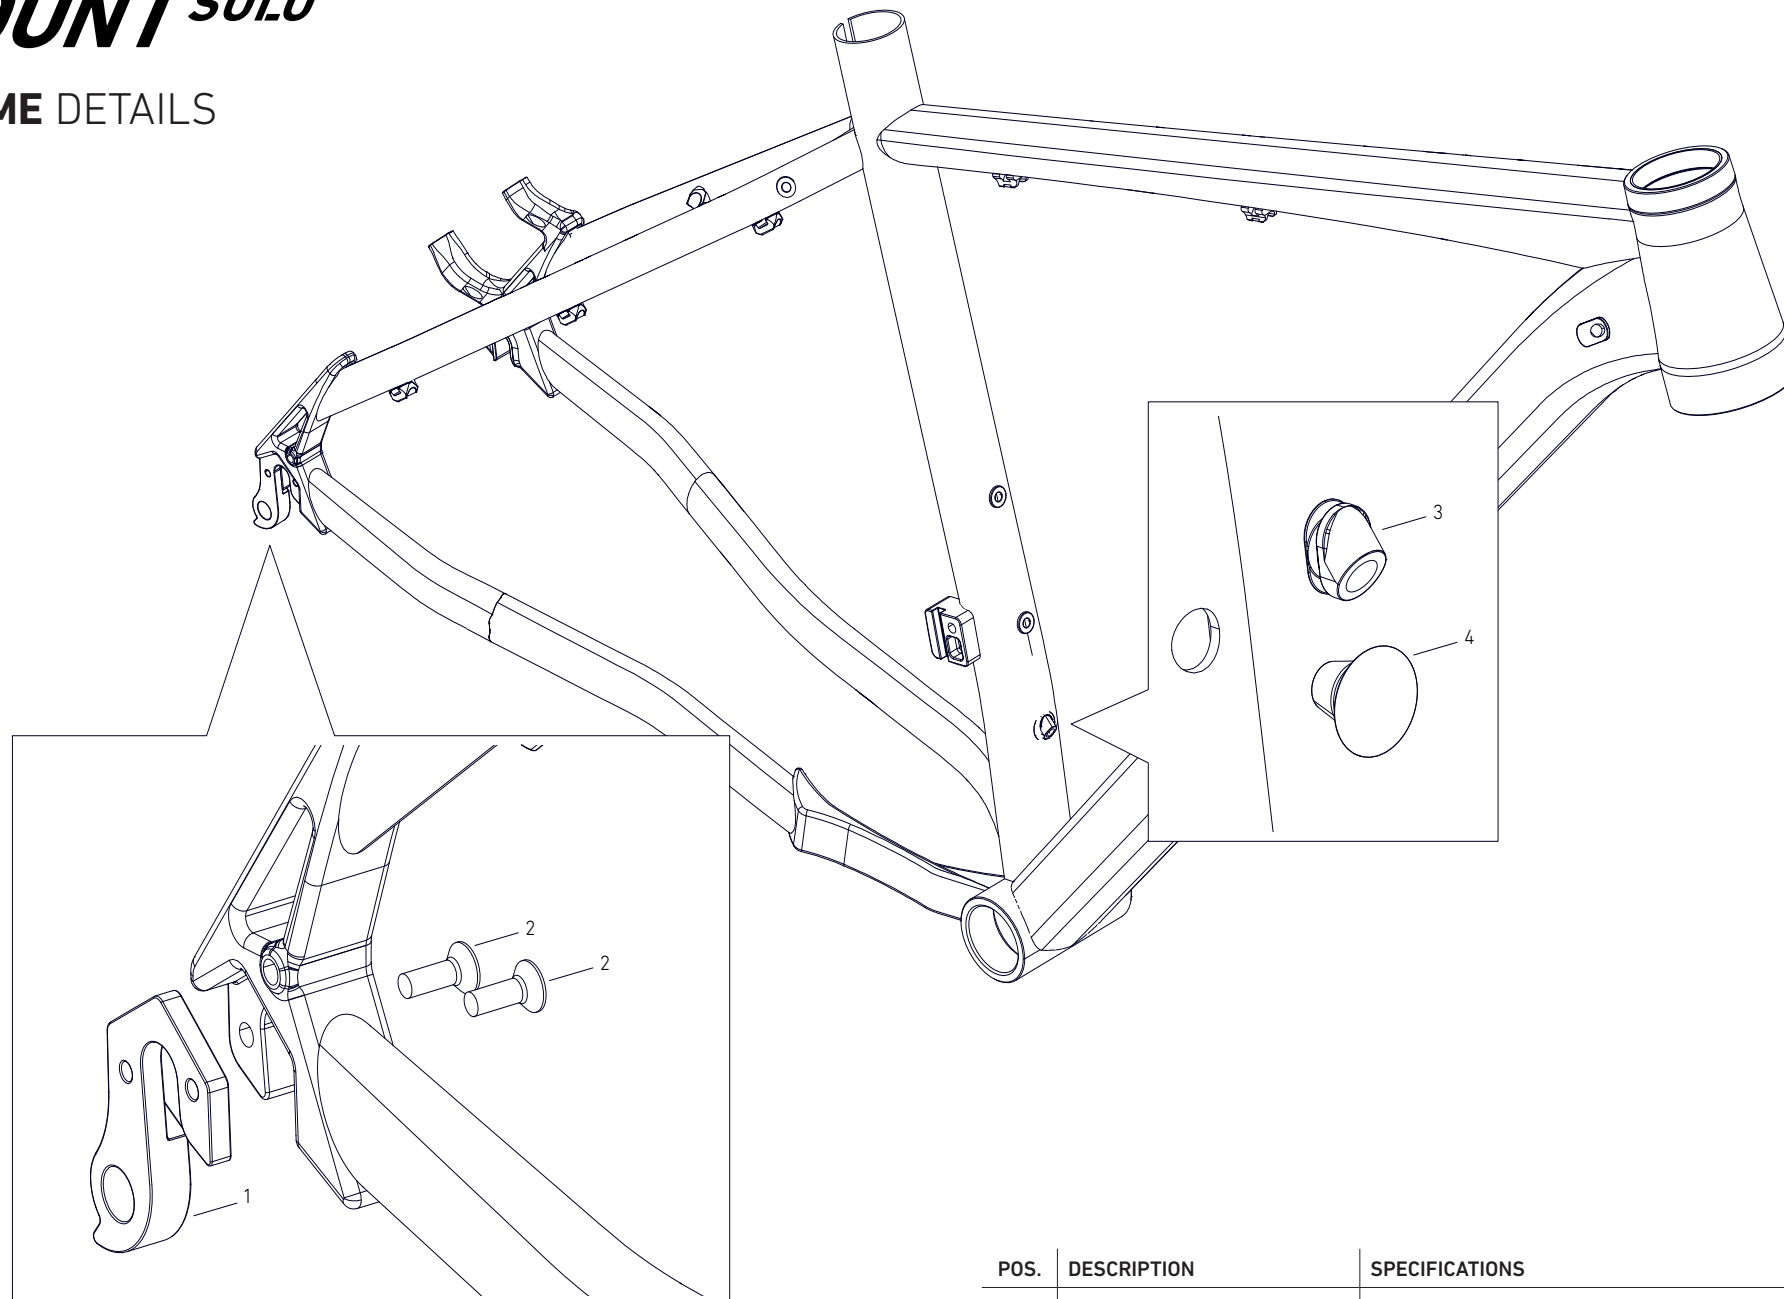

## FRAME DETAILS

POS.	DESCRIPTION	SPECIFICATIONS	ART. NR.
1	derailleur hanger	ROSE Nr. 57	226447901
2	derailleur hanger screw		
3	cable guide for vario seatpost		2053307
4	plug		2035596

### FRAME GEOMETRY

		SIZE XS	SIZE S	SIZE M	SIZE L	SIZE XL
SEAT TUBE LENGTH	A	370	420	450	485	530
TOP TUBE LENGTH	B	565	580	605	630	650
HEAD TUBE LENGTH	C	100	110		120	135
HEAD TUBE ANGLE	D	68.5	69	69.5		
SEAT TUBE ANGLE	E	73	73.5	74		74.5
BB DROP	F	-52			-65	
CHAIN STAY LENGTH	G	425			435	
WHEEL BASE	H	1066	1082	1125	1151	1177.6
REACH	K	386	403	425	448	464
STACK	L	585	597	625	636	650
BB HEIGHT	M	306			311	
STANDOVER HEIGHT	N	725	759	792	815	847
TRAVEL FRONT		100				

### FRAME INTERFACES

BOTTOM BRACKET	BSA 73 mm
HEADSET	ZS44 / 56, for example Art. Nr. 225871501
REAR WHEEL AXLE	QR 9 mm x 135 mm
REAR BRAKE MOUNT	PM 160
MAX. Ø REAR BRAKE DISC	180 mm
Ø SEAT TUBE	31.6 mm / internal dropper compatible
Ø SEAT POST CLAMP	34.9 mm, for example Rose Bolt 34.9 mm, Art. Nr. 226113802
MAX. TIRE WIDTH	2.25"
WHEEL SIZE	S: 27.5" / M - XL: 29"
MAX. CHAINRING SIZE	38 T
REAR HUB SPACING	QR 9 mm x 135 mm

MAX SYSTEM WEIGHT (RIDER + BICYCLE + CLOTHING + GEAR + LUGGAGE): 120 KG