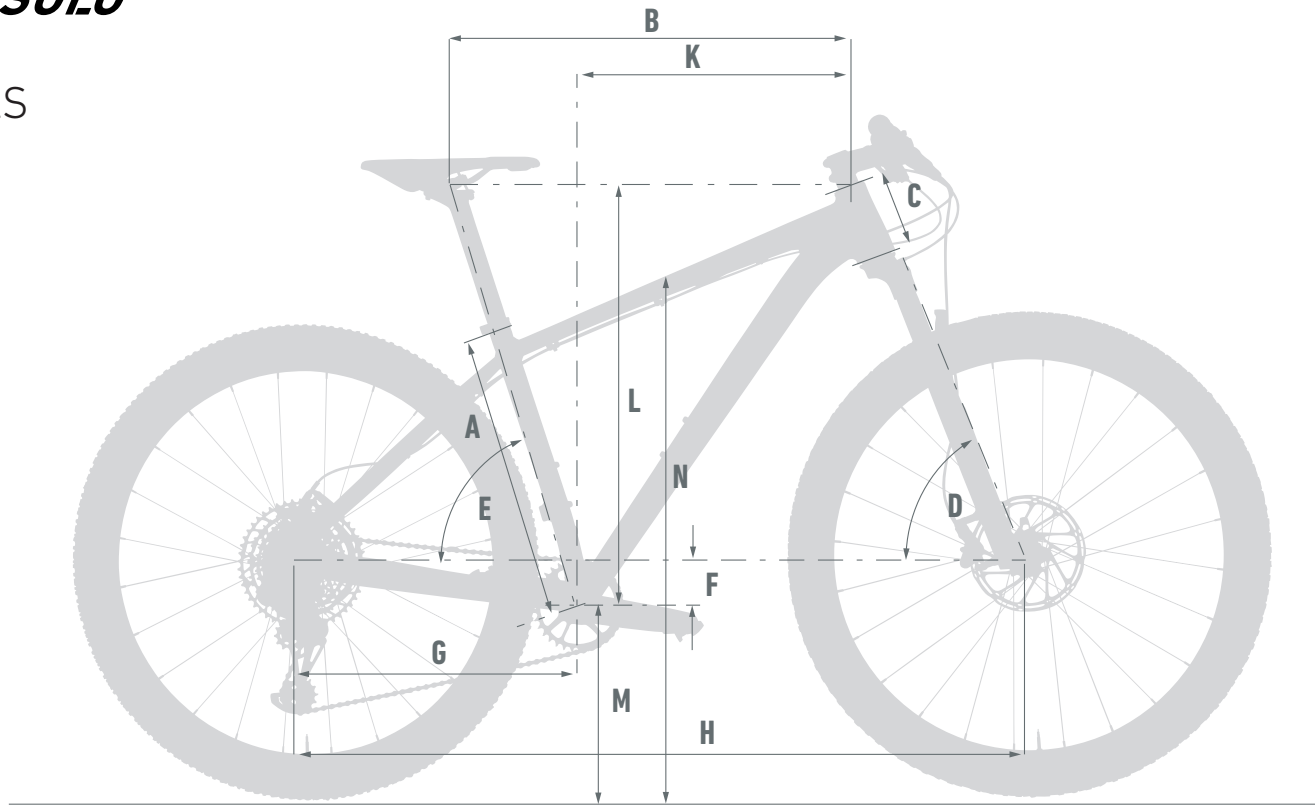

# COUNT SOLO

### FRAME GEOMETRY

		SIZE XS	SIZE S	SIZE M	SIZE L	SIZE XL
SEAT TUBE LENGTH	A	370	420	450	485	530
TOP TUBE LENGTH	B	565	580	605	630	650
HEAD TUBE LENGTH	C	100	110		120	135
HEAD TUBE ANGLE	D	68.5	69	69.5		
SEAT TUBE ANGLE	E	73	73.5	74		74.5
BB DROP	F	-52			-65	
CHAIN STAY LENGTH	G	425			435	
WHEEL BASE	H	1066	1082	1125	1151	1177.6
REACH	K	386	403	425	448	464
STACK	L	585	597	625	636	650
BB HEIGHT	M	306			311	
STANDOVER HEIGHT	N	725	759	792	815	847
TRAVEL FRONT		100				

### FRAME INTERFACES

BOTTOM BRACKET	BSA 73 mm
HEADSET	ZS44 / 56, for example Art. Nr. 225871501
REAR WHEEL AXLE	QR 9 mm x 135 mm
REAR BRAKE MOUNT	PM 160
MAX. Ø REAR BRAKE DISC	180 mm
Ø SEAT TUBE	31.6 mm / internal dropper compatible
Ø SEAT POST CLAMP	34.9 mm, for example Rose Bolt 34.9 mm, Art. Nr. 226113802
MAX. TIRE WIDTH	2.25"
WHEEL SIZE	S: 27.5" / M - XL: 29"
MAX. CHAINRING SIZE	38 T
REAR HUB SPACING	QR 9 mm x 135 mm

MAX SYSTEM WEIGHT (RIDER + BICYCLE + CLOTHING + GEAR + LUGGAGE): 120 KG