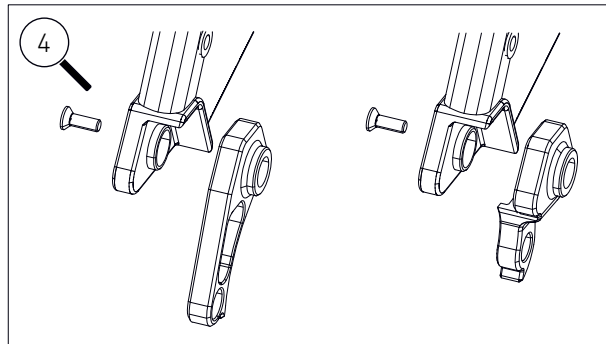

## AL FRAME DETAILS

POS.	DESCRIPTION	SPECIFICATIONS	ART. NR.
1	frame	color: matte black	2317226
		color: salted caramel	2317227
2	fork	color: matte black	2317248
		color: salted caramel	2317249
3	seatpost clamp	3 pieces + fixing screw M6 x 20 mm	2303413
4	derailleur hanger	standard	2297412
		direct mount	2297413
5	rubber plug	screw head cover brake mount	2274682
6	rubber ring	dirt seal seat tube	2256912