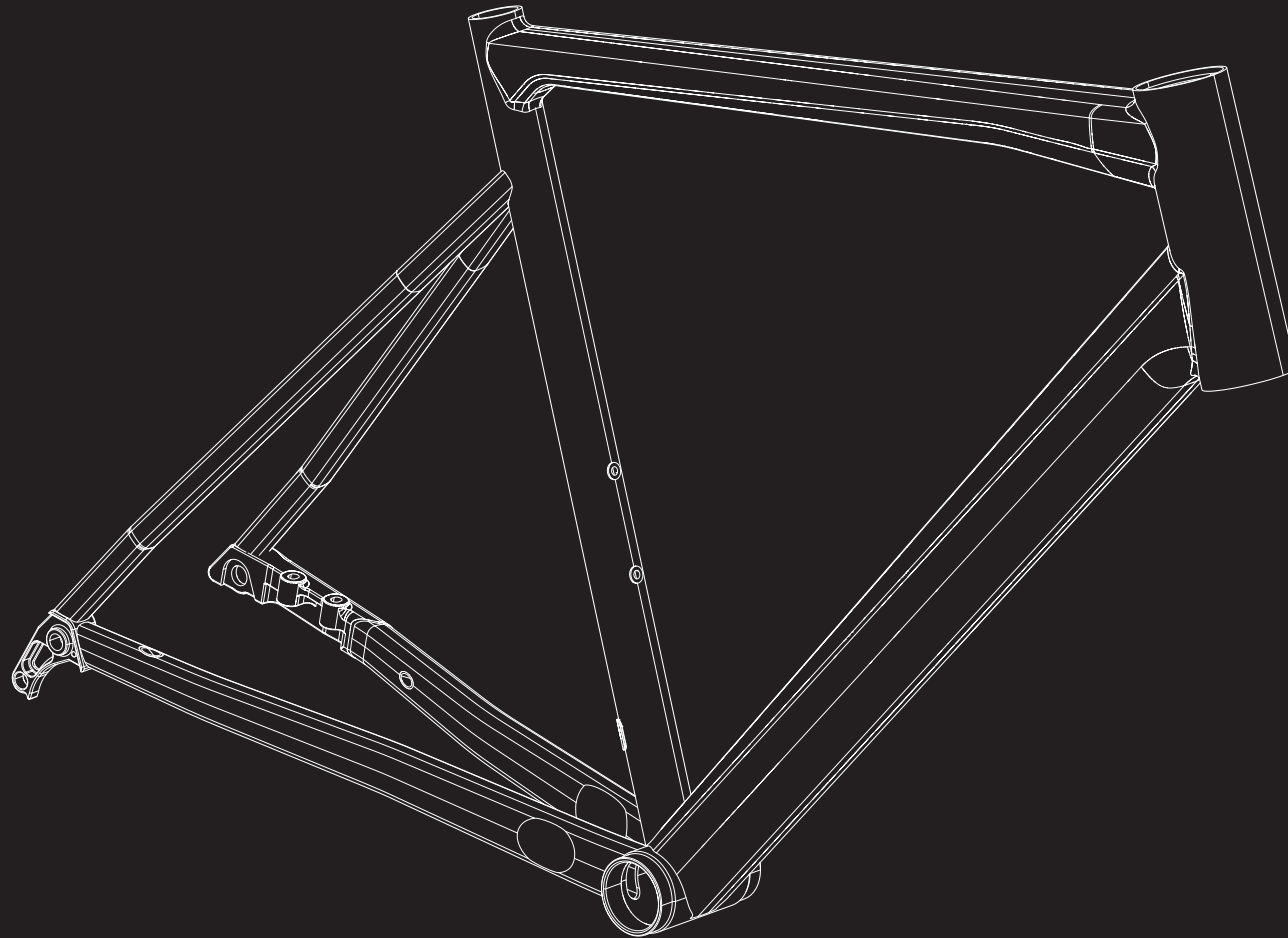

ROSE

ANY QUESTIONS?

technik@rosebikes.com

ROSE Bikes GmbH
Schersweide 4
46395 Bocholt, Germany

REVEAL

AL FRAME DETAILS