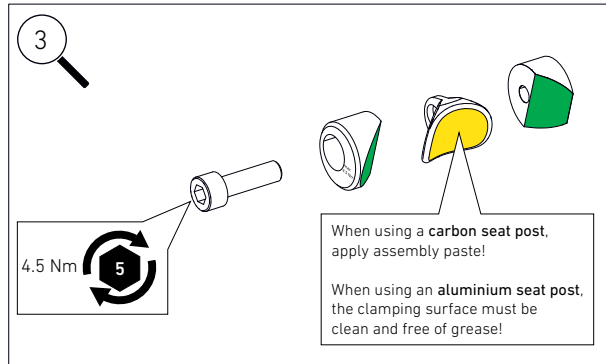

## AL FRAME DETAILS

POS.	DESCRIPTION	SPECIFICATIONS	ART. NR.
1	frame	color: matte black	2317226
		color: salted caramel	2317227
2	fork	color: matte black	2317248
		color: salted caramel	2317249
3	seatpost clamp	3 pieces + fixing screw M6 x 20 mm	2303413
4	derailleur hanger	standard	2297412
		direct mount	2297413
5	rubber plug	screw head cover brake mount	2274682
6	rubber ring	dirt seal seat tube	2256912