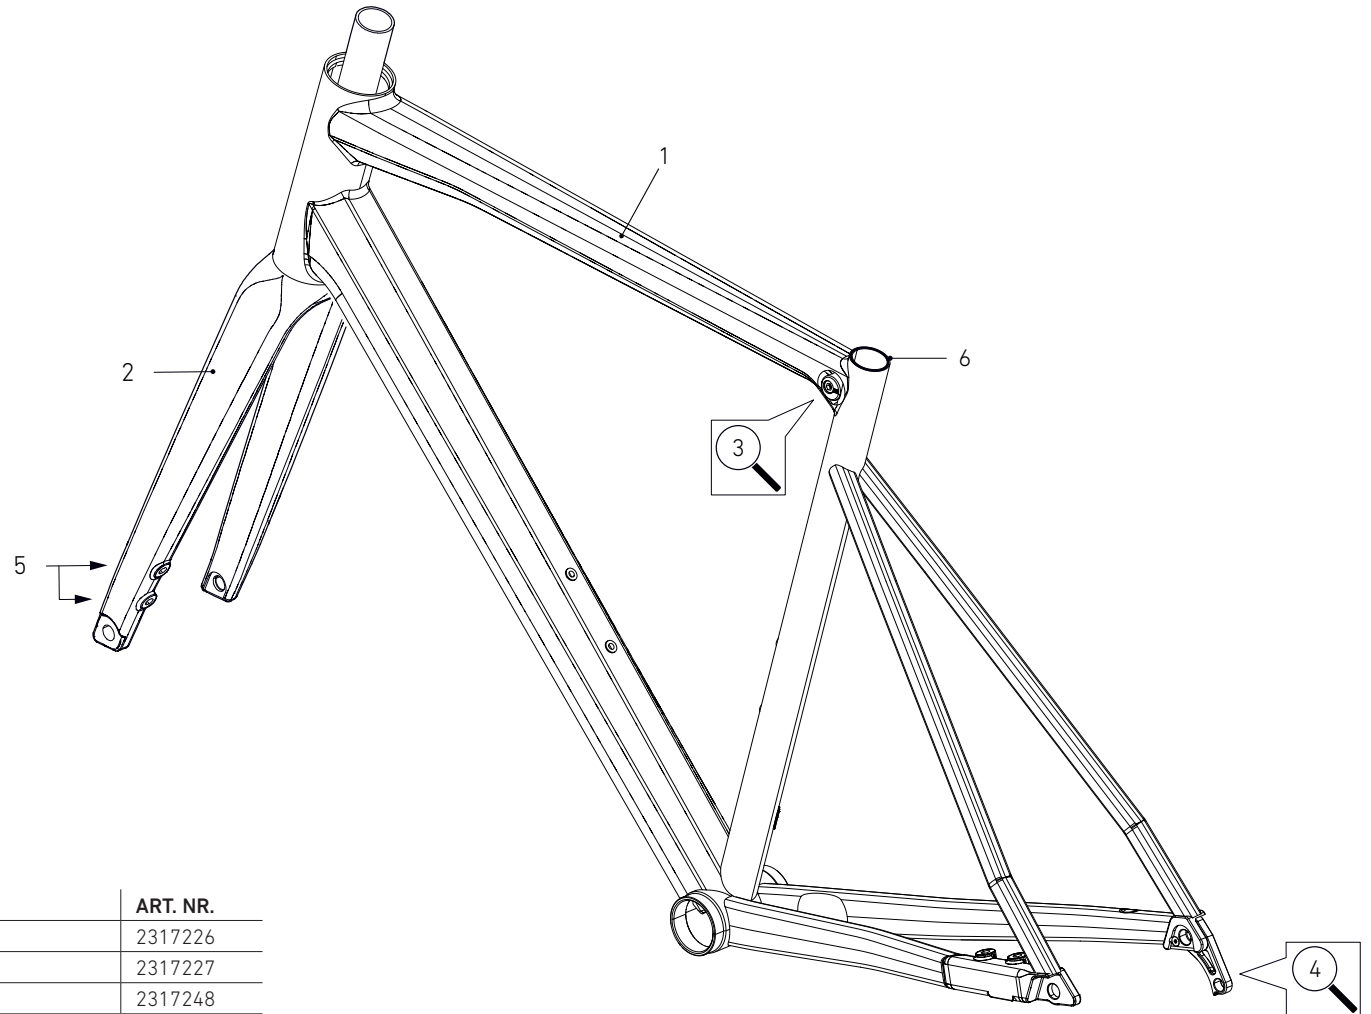

## AL FRAME DETAILS

POS.	DESCRIPTION	SPECIFICATIONS	ART. NR.
1	frame	color: matte black	2317226
		color: salted caramel	2317227
2	fork	color: matte black	2317248
		color: salted caramel	2317249
3	seatpost clamp	3 pieces + fixing screw M6 x 20 mm	2303413
4	derailleur hanger	standard	2297412
		direct mount	2297413
5	rubber plug	screw head cover brake mount	2274682
6	rubber ring	dirt seal seat tube	2256912

GREASE	DYNAMIC GALLI BEARING 100 g	49217800
	DYNAMIC GALLI BEARING 400 g	49217900
CARBON ASSEMBLY PASTE	for example DYNAMIC, Art. Nr. 25377201	

## FRAME GEOMETRY

SIZE		45	48	51	53	55	57	59	61	63	65
SEATTUBE LENGTH [MM]	A	420	445	475	495	505	515	535	560	580	605
TOPTUBE LENGTH HORIZONTAL [MM]	B	497	508	521	533	545	558	572	588	606	626
HEAD TUBE ANGLE	C	71°		71.5°	72°		72.5°	72.75°	73°	73.25°	73.5°
SEAT TUBE ANGLE	D	75°		74.5°	74.25°	74°	73.75°	73.5°	73.25°	73°	72.75°
WHEELBASE [MM]	E	963	975	973	980.5	993.5	999.5	1010	1026	1038	1058
FRONT CENTER [MM]	F	566	578	580.5	586	595.5	601.5	611	621.5	634	647.5
REAR CENTER [MM] (CHAINSTAY LENGTH)	G	404		406		409		414		420	
HEADTUBE LENGTH [MM]	H	120	140	133	147	163	180	193	210	228	245
STACK [MM]	I	493	512	533	548	563	581	591.5	608.5	627	644
REACH [MM]	J	365	371	373	378.5	383.5	388.5	397	405	414.5	426
BB DROP [MM]	K	59		73			70				
STANDOVER HEIGHT [MM]	L	698	720	758	775	793	811	829	847	865	882

## FORK INTERFACES

FRONT WHEEL AXLE	100x12 mm, 121 mm length, M12x1.5 mm
FRONT BRAKE MOUNT	160 mm Flatmount
MAX Ø DISC	160 mm
MAX. TIRE SIZE	28": 32 mm / 650B: 28 mm
LOWRIDER MOUNT	not compatible
BOTTLE CAGE	no